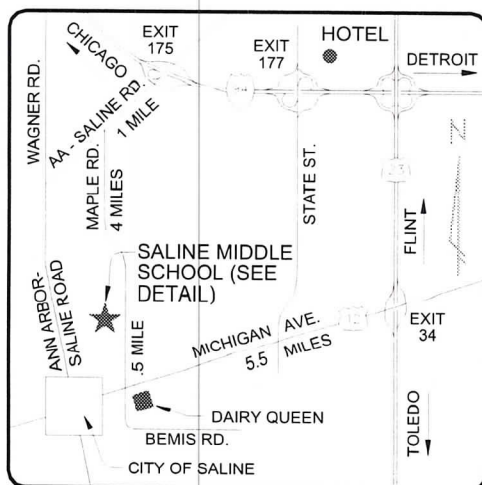

Ann Arbor Model Railroad Club

Held at Saline Middle School – Saline, MI

2 Day Show
February 17th & 18th, 2024

Saturday 10am – 4pm

Sunday 10am – 3pm

Admission \$7.00

Scouts in uniform admitted free
Children under 10 free with paid adult

Free shuttle bus service provided
to all school parking lots.

Attractions

- 300+ Tables
- Operating Layouts
- Clinics by AAMRC members.
- Free Raffle – Vendor Bucks which can be used towards purchases from any dealer
- Dealers from around the country
- Food Service
- Kids Zone

How to Get There:

Saline Middle School
7190 N. Maple Rd.
Saline MI 48176

← google map QR code

From US-23

- Exit 34, US-12 – Michigan Ave
- West on US-12 5½ miles to Maple Rd.
- North on Maple ½ mile to the old Saline Middle School on the West side of Maple

From I-94

- Exit 175, Ann Arbor – Saline Rd.
- South on Ann Arbor – Saline 1 mile to Maple Rd.
- South on Maple 4 miles to the old Saline Middle School on the West side of Maple

For information on exhibiting or attending see our website at www.hvrrhs.org,
Call or Fax (734) 426-0829 anytime or (734) 426-5100 Wednesday evenings
or email us at a2modelrailroad@gmail.com