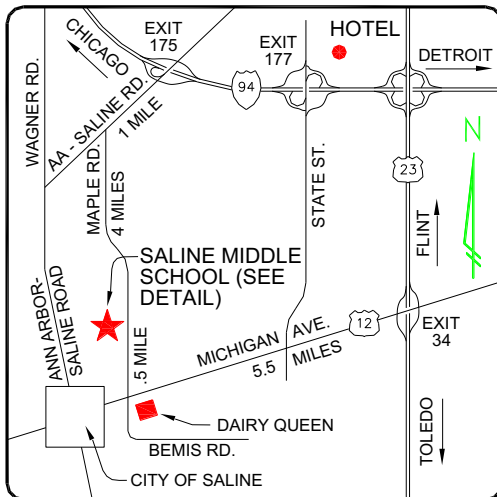

## Held at Saline Middle School – Saline, MI

**2 Day Show**  
**February 18<sup>th</sup> & 19<sup>th</sup>, 2023**

**Saturday 10am – 4pm**

**Sunday 10am – 3pm**

Admission \$6.00

Scouts in uniform admitted free  
Children under 10 free with paid adult

## How to Get There:

### From US-23

- Exit 34, US-12 – Michigan Ave
- West on US-12 5½ miles to Maple Rd.
- North on Maple ½ mile to the old Saline Middle School on the West side of Maple

### From I-94

- Exit 175, Ann Arbor – Saline Rd.
- South on Ann Arbor – Saline 1 mile to Maple Rd.
- South on Maple 4 miles to the old Saline Middle School on the West side of Maple

Saline Middle School  
7190 N. Maple Rd.  
Saline MI 48176